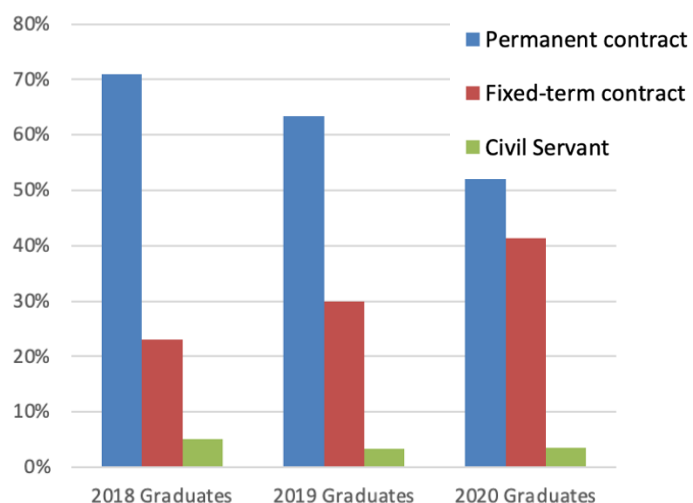

Profile of the interviewees

- Out of 1,115 graduates, 857 have answered the survey, which shows an average participation rate of 77 %.
- Among the interviewees, 63,1 % are women; women represent 64,0 % of the graduates.

Situation

2018 Graduates

2 years ago

2019 Graduates

1 year ago

2020 Graduates

Just graduated

■ Employed ■ Further education ■ Looking for a job ■ Voluntarily unemployed

Job characteristics

All classes

■ Contract signed before leaving school
 ■ Less than two months after looking for work
 ■ From 2 to less than 4 months
 ■ From 4 to less than 6 months
 ■ 6 months or more