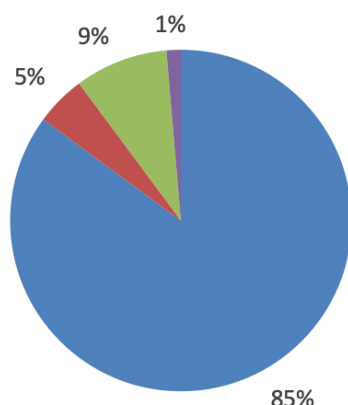

Profile of the interviewees

- Out of 1,115 graduates, 857 have answered the survey, which shows an average participation rate of 77 %.
- Among the interviewees, 63,1 % are women; women represent 64,0 % of the graduates.

Situation

2018 Graduates

2 years ago

2019 Graduates

1 year ago

2020 Graduates

Just graduated

■ Employed ■ Further education ■ Looking for a job ■ Voluntarily unemployed

Job characteristics

All classes

■ Contract signed before leaving school
 ■ Less than two months after looking for work
 ■ From 2 to less than 4 months
 ■ From 4 to less than 6 months
 ■ 6 months or more