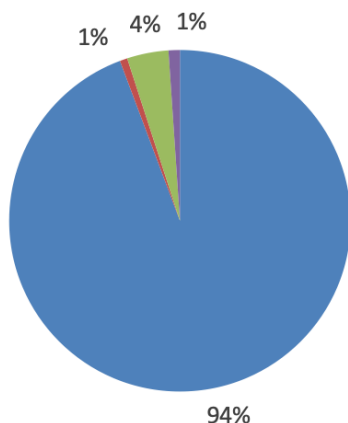

Profile of the interviewees

- Out of 1,115 graduates, 857 have answered the survey, which shows an average participation rate of 77 %.
- Among the interviewees, 63,1 % are women; women represent 64,0 % of the graduates.

Situation

2018 Graduates

2 years ago

2019 Graduates

1 year ago

2020 Graduates

Just graduated

■ Employed ■ Further education ■ Looking for a job ■ Voluntarily unemployed