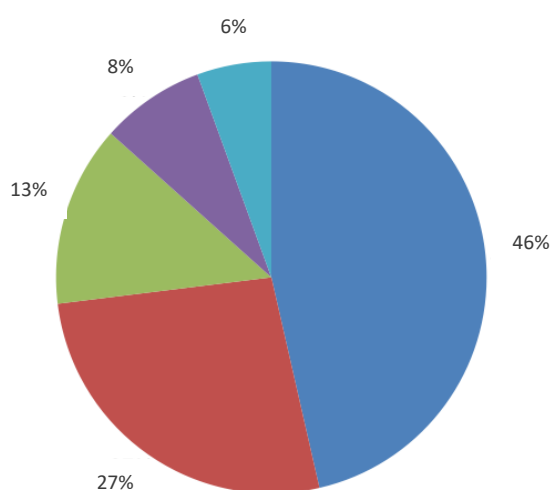

Profile of the interviewees

- Out of 1,115 graduates, 857 have answered the survey, which shows an average participation rate of 77 %.
- Among the interviewees, 63,1 % are women; women represent 64,0 % of the graduates.

Situation

2018 Graduates

2 years ago

2019 Graduates

1 year ago

2020 Graduates

Just graduated

■ Employed ■ Further education ■ Looking for a job ■ Voluntarily unemployed

Job characteristics

All classes

■ Contract signed before leaving school
 ■ Less than two months after looking for work
 ■ From 2 to less than 4 months
 ■ From 4 to less than 6 months
 ■ 6 months or more