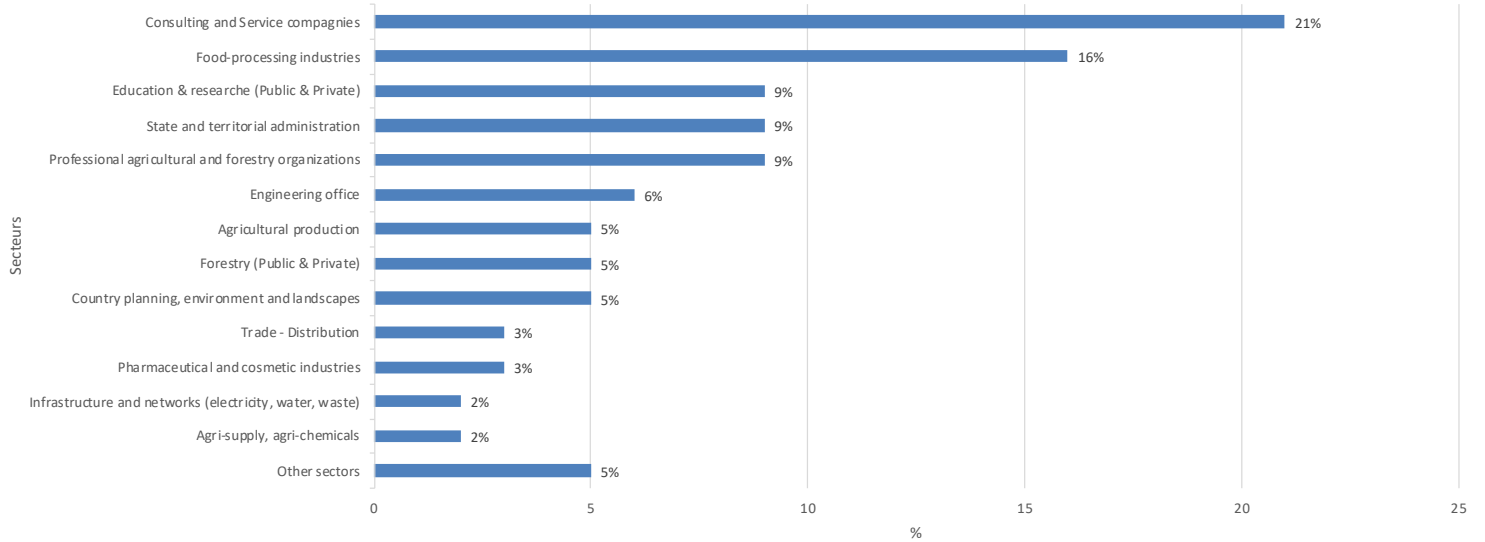

Job characteristics

All classes

■ Contract signed before leaving school
 ■ Less than two months after looking for work
 ■ From 2 to less than 4 months
 ■ From 4 to less than 6 months
 ■ 6 months or more

All classes	%
Paris area	46%
Other French region	46%
Abroad	8%

Employment Sectors - Engineers - 2018, 2019 & 2020 Graduates

Salaries

Average Annual Gross Salary by Sector - Engineers - 2018, 2019 & 2020 Graduates