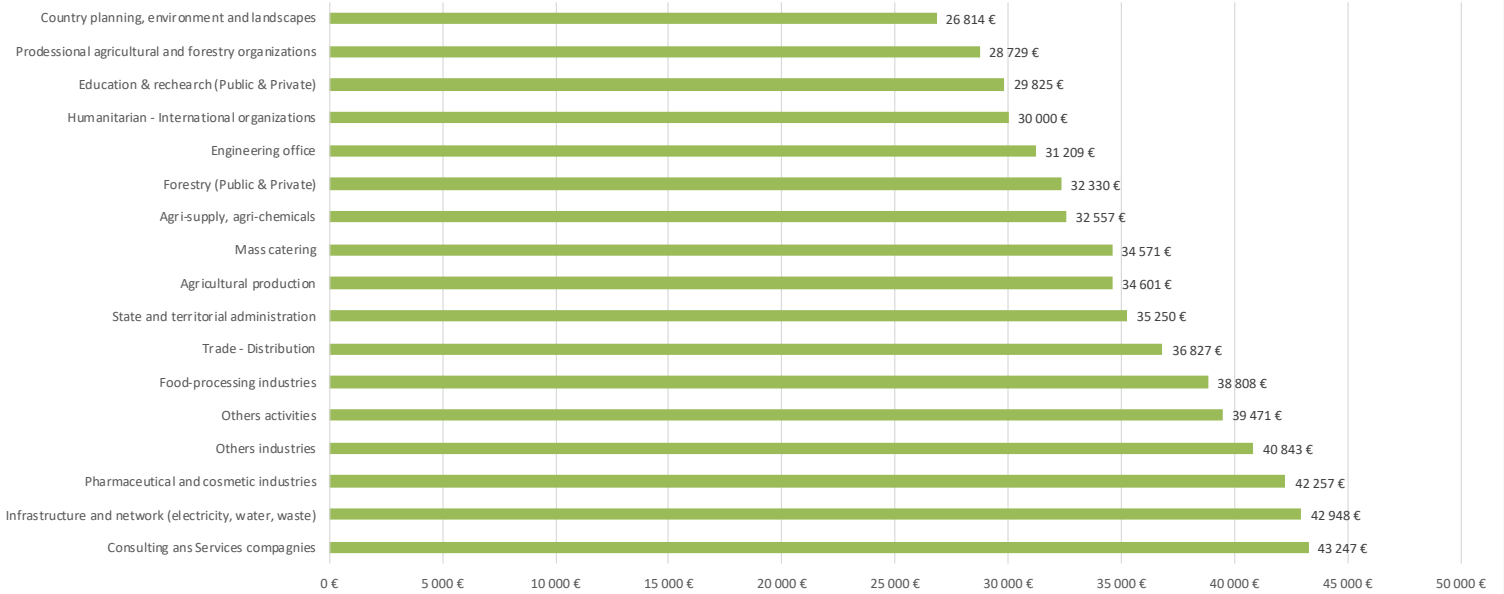

Situation

2018 Graduates

2 years ago

2019 Graduates

1 year ago

2020 Graduates

Just graduated

■ Employed ■ Further education ■ Looking for a job ■ Voluntarily unemployed

Job characteristics

All classes

■ Contract signed before leaving school
 ■ Less than two months after looking for work
 ■ From 2 to less than 4 months
 ■ From 4 to less than 6 months
 ■ 6 months or more

All classes	%
Paris area	46%
Other French region	46%
Abroad	8%

Employment Sectors - Engineers - 2018, 2019 & 2020 Graduates

Salaries

Average Annual Gross Salary by Sector - Engineers - 2018, 2019 & 2020 Graduates