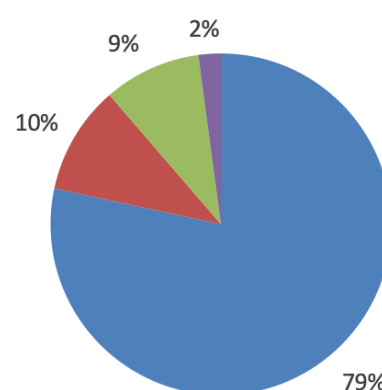

Profile of the interviewees

- Out of 1,115 graduates, 857 have answered the survey, which shows an average participation rate of 77 %.
- Among the interviewees, 63,1 % are women; women represent 64,0 % of the graduates.

Situation

2018 Graduates

2 years ago

2019 Graduates

1 year ago

2020 Graduates

Just graduated

■ Employed ■ Further education ■ Looking for a job ■ Voluntarily unemployed

Job characteristics

All classes

■ Contract signed before leaving school
 ■ Less than two months after looking for work
 ■ From 2 to less than 4 months
 ■ From 4 to less than 6 months
 ■ 6 months or more